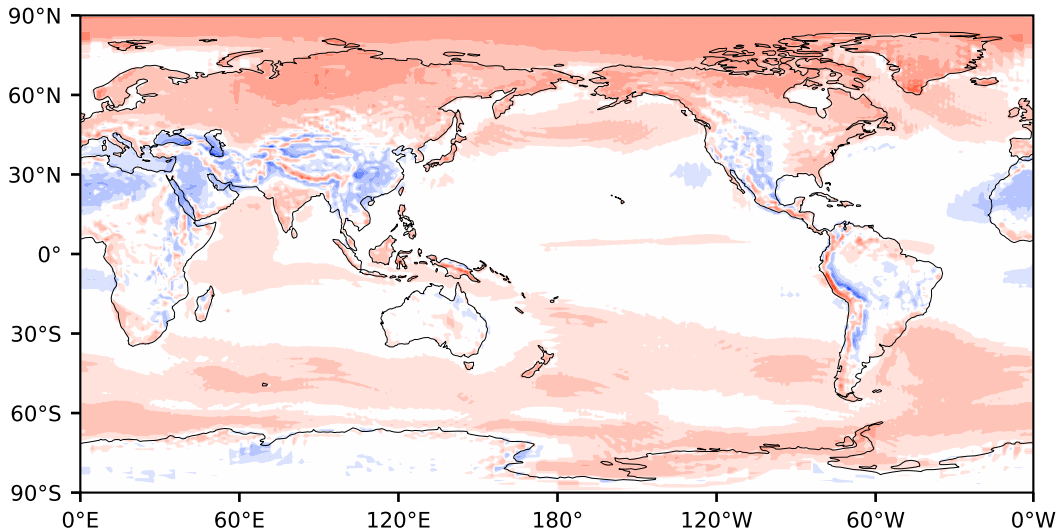

Model - Observations

Max 82.36
Mean 4.16
Min -75.06

RMSE 9.64
CORR 0.99