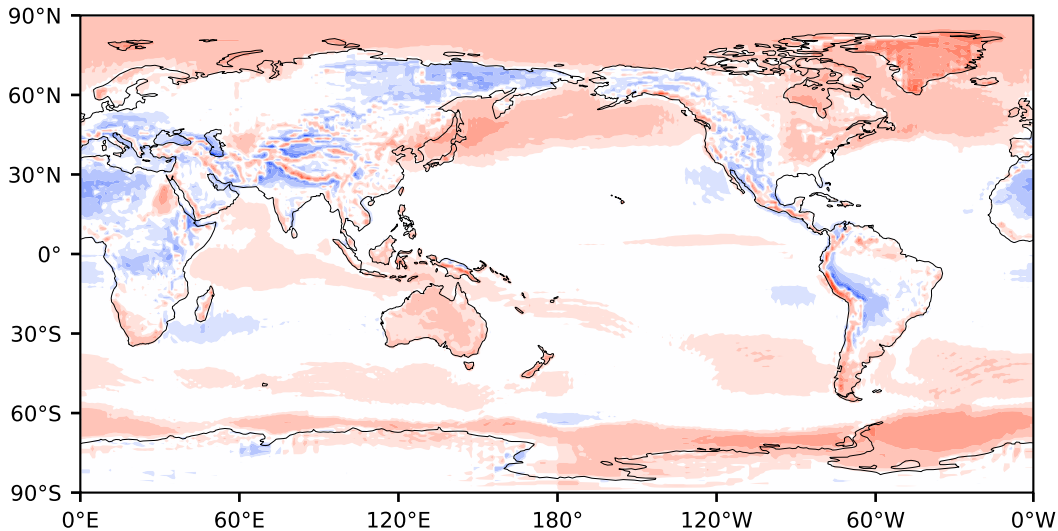

Model - Observations

Max 80.94
Mean 2.83
Min -87.75

RMSE 9.14
CORR 0.99