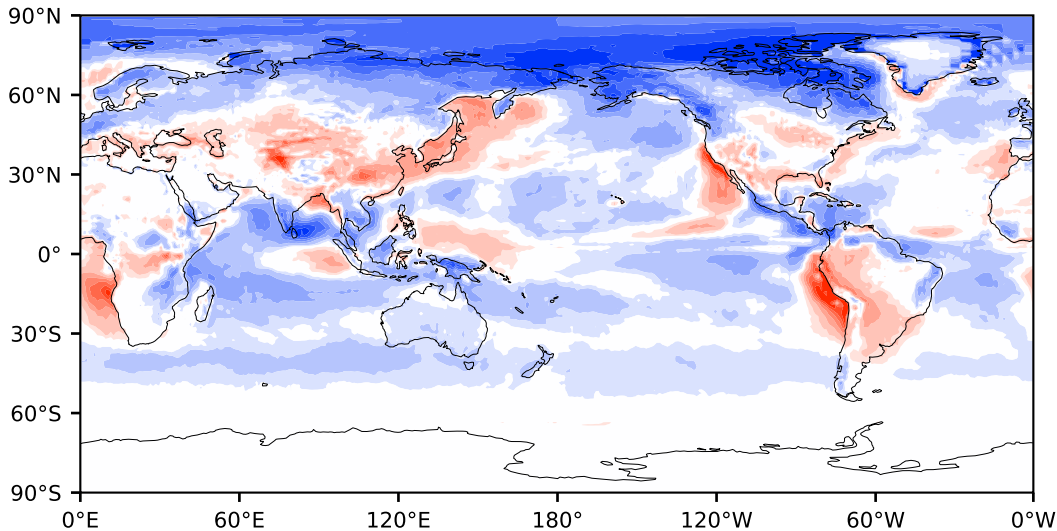

Model - Observations

Max 102.82
Mean -5.64
Min -138.12

RMSE 16.78
CORR 0.88