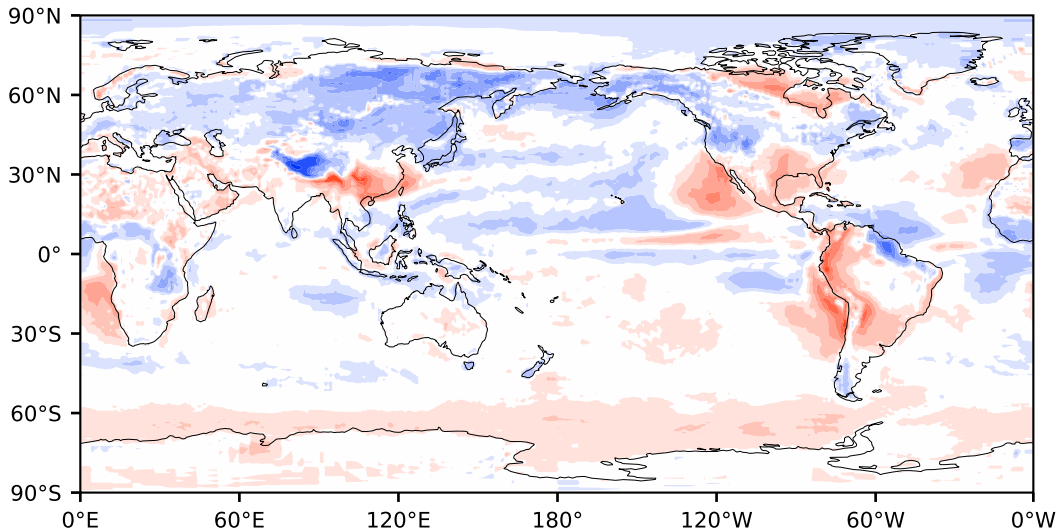

Model - Observations

Max 77.81
Mean -0.14
Min -82.75

RMSE 9.38
CORR 0.99