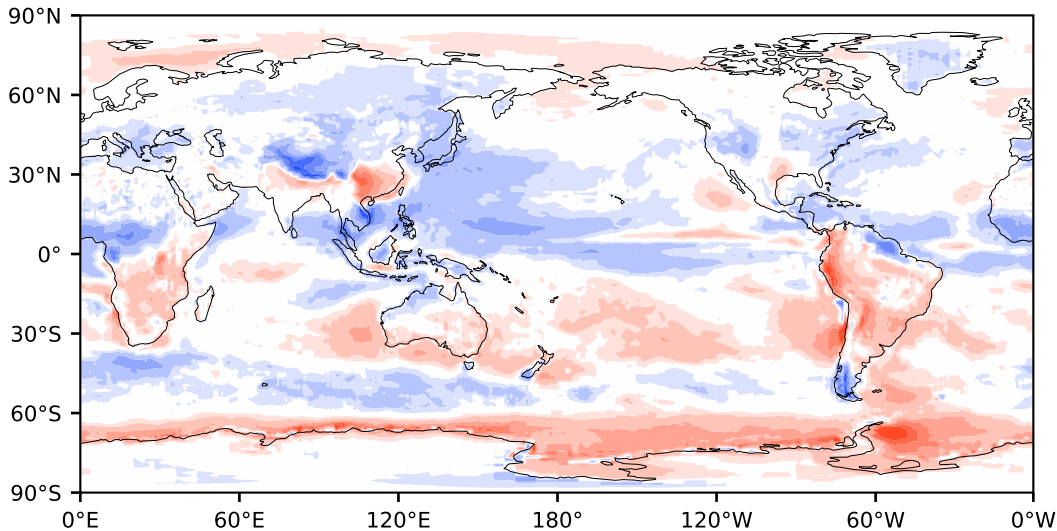

Model - Observations

Max 78.90
Mean -0.47
Min -71.07

RMSE 10.77
CORR 0.99