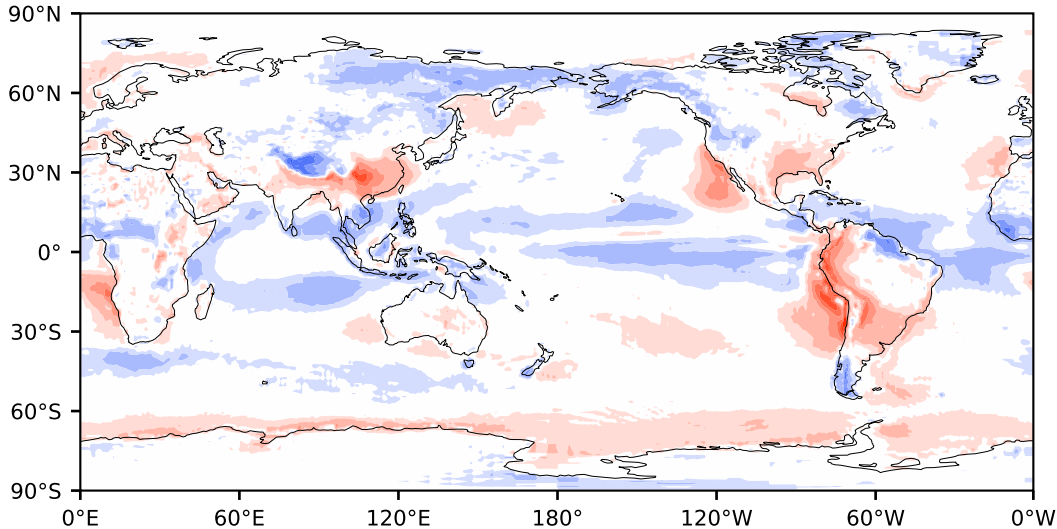

# Model - Observations

Max 70.47  
Mean -0.55  
Min -43.62

RMSE 7.68  
CORR 0.99