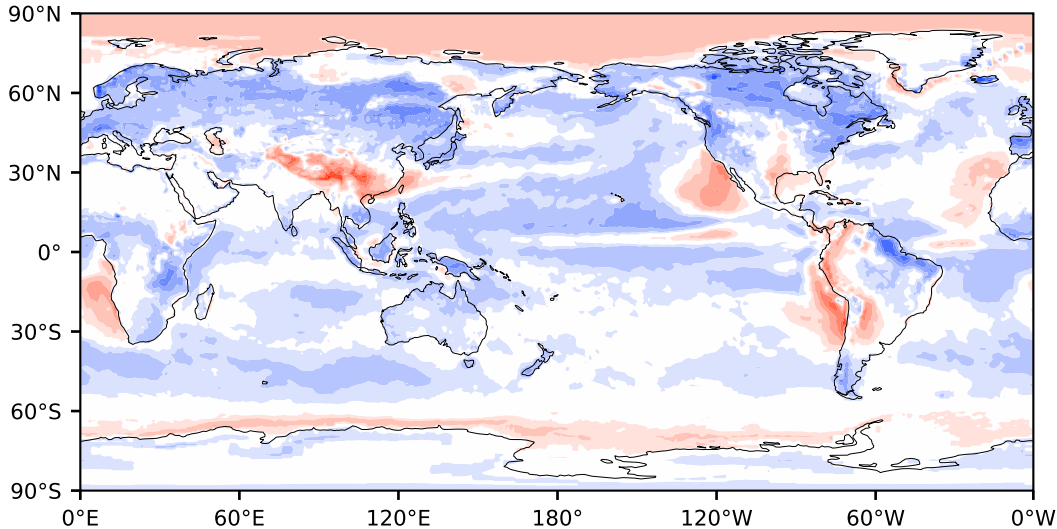

Model - Observations

Max 84.45
Mean -4.93
Min -77.80

RMSE 11.07
CORR 0.84