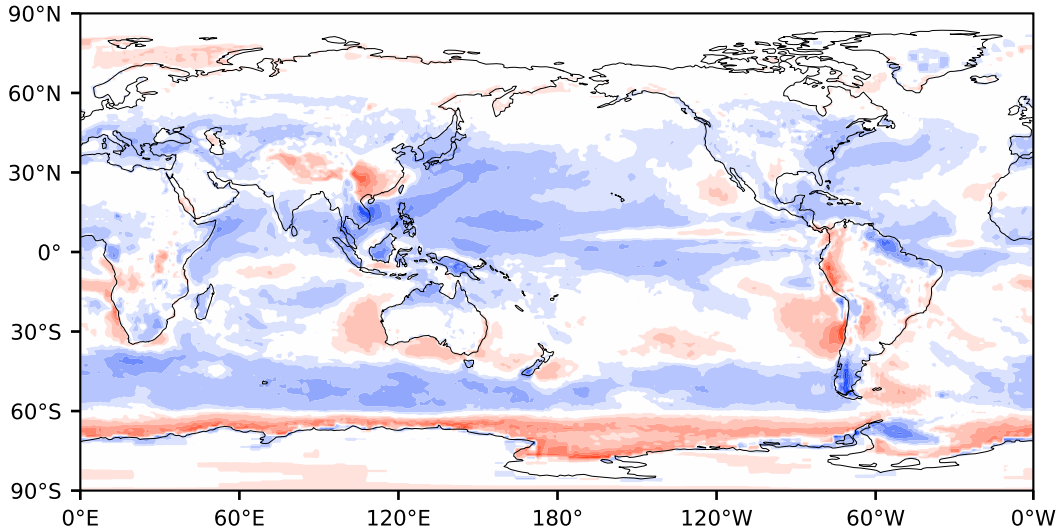

Model - Observations

Max 83.38
Mean -4.28
Min -91.31

RMSE 11.11
CORR 0.95