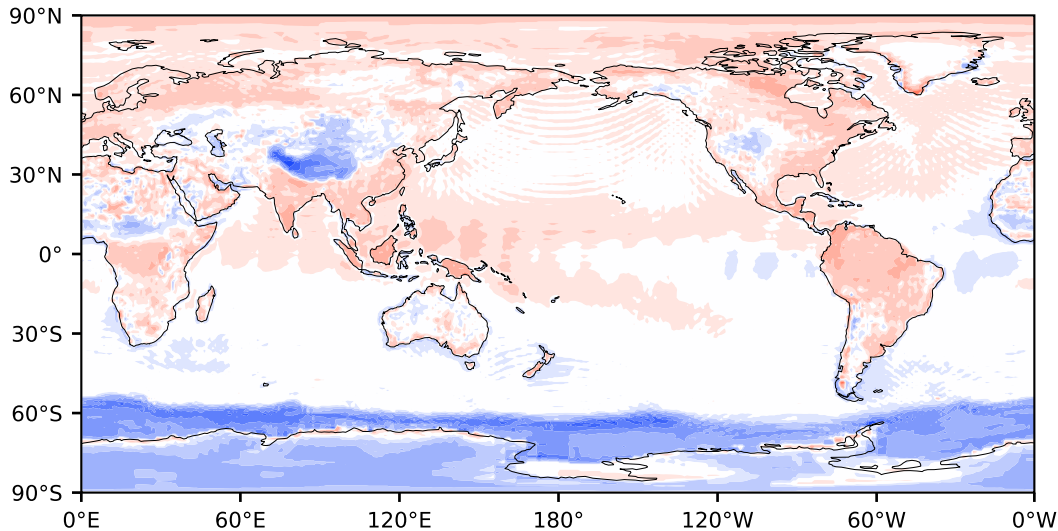

Model - Observations

Max 51.17
Mean 0.07
Min -75.98

RMSE 6.87
CORR 1.00