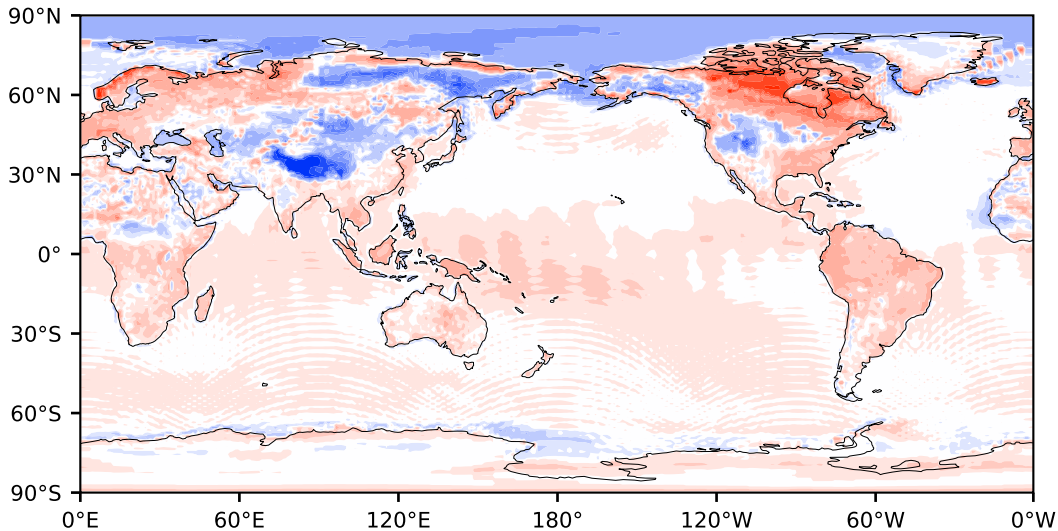

# Model - Observations

Max 102.79  
Mean 1.83  
Min -141.46

RMSE 9.34  
CORR 1.00