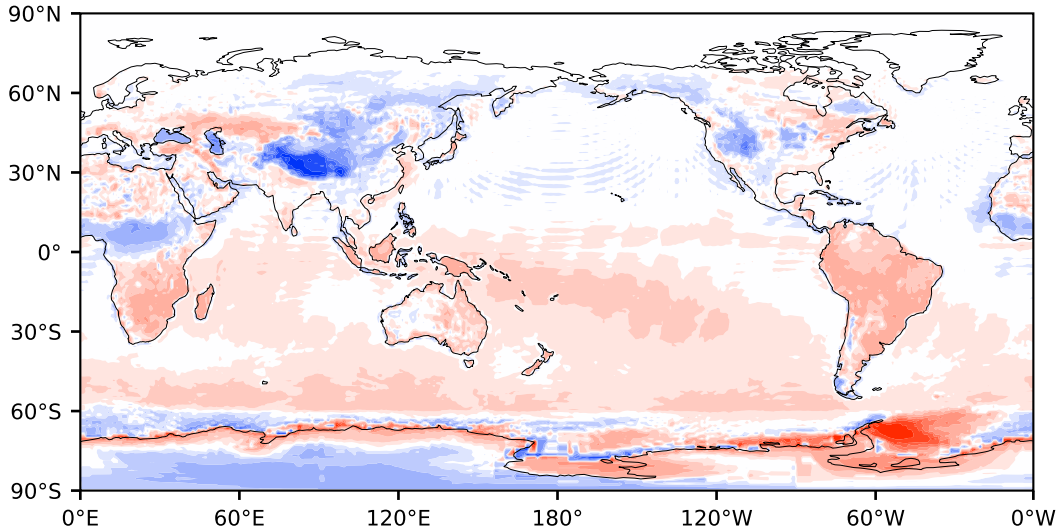

# Model - Observations

Max 124.77  
Mean 1.40  
Min -109.10

RMSE 8.34  
CORR 1.00