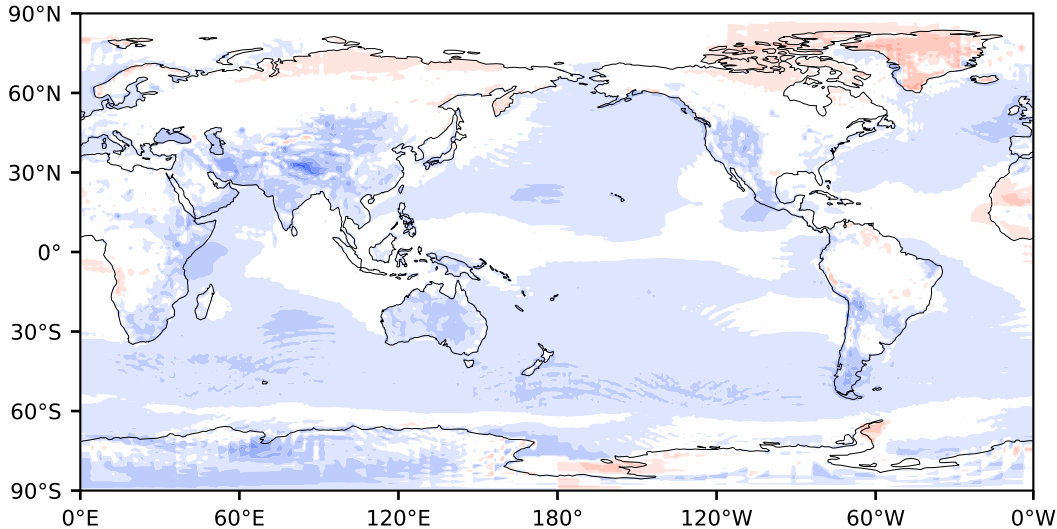

Model - Observations

Max 14.20
Mean -2.66
Min -41.59

RMSE 3.75
CORR 1.00