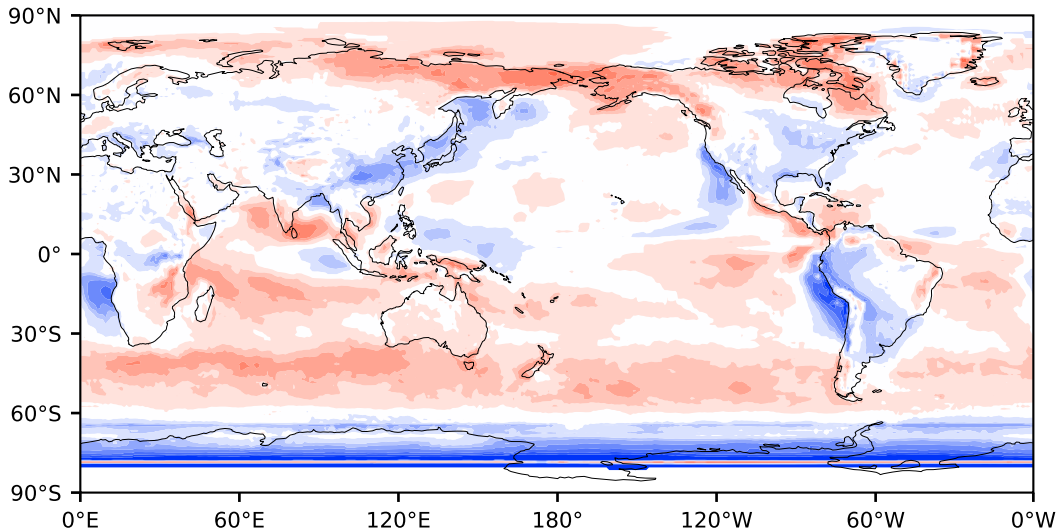

Model - Observations

Max 0.27
Mean -54.39
Min -69789.00

RMSE 0.5748
CORR 0.01