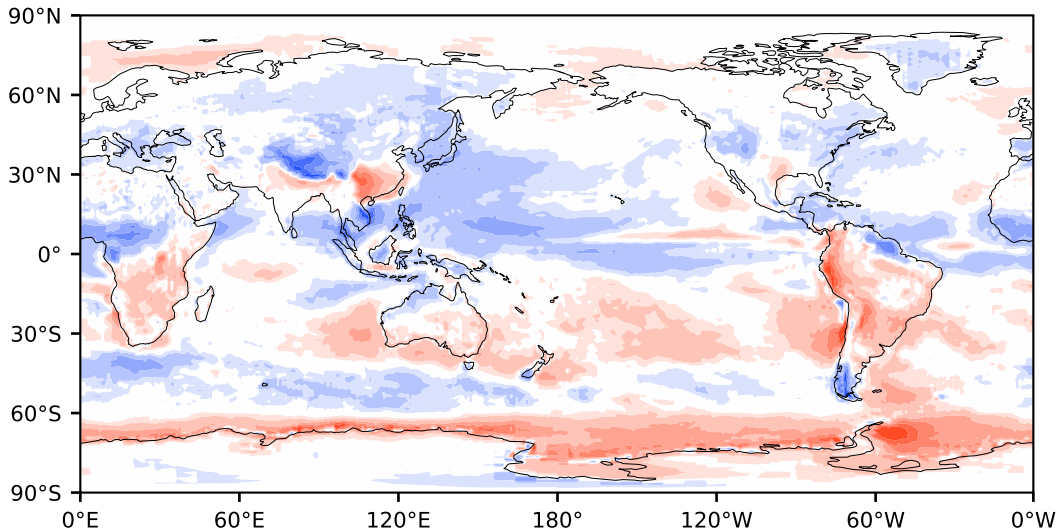

Model - Observations

Max 78.79
Mean -0.41
Min -70.40

RMSE 10.86
CORR 0.99