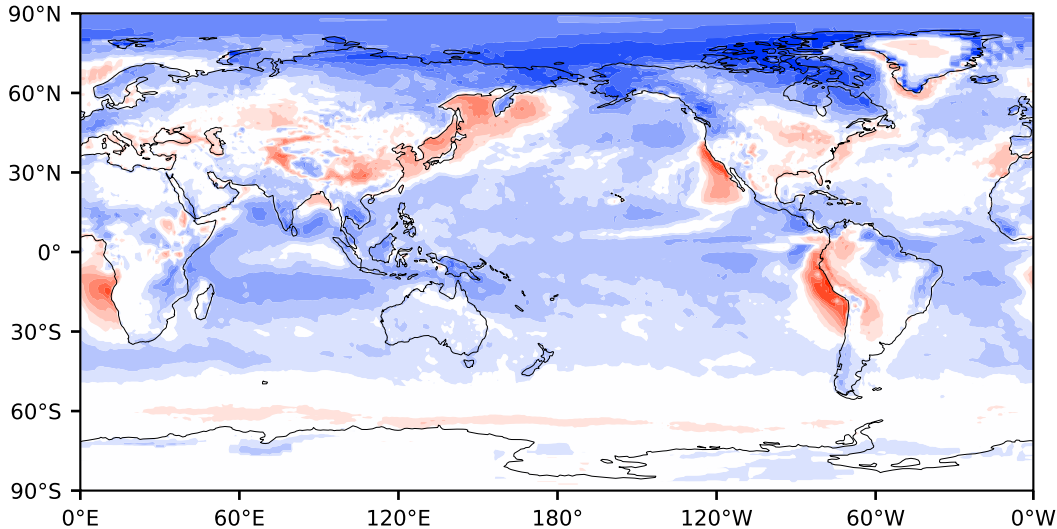

# Model - Observations

Max 94.04  
Mean -8.07  
Min -137.66

RMSE 15.67  
CORR 0.89