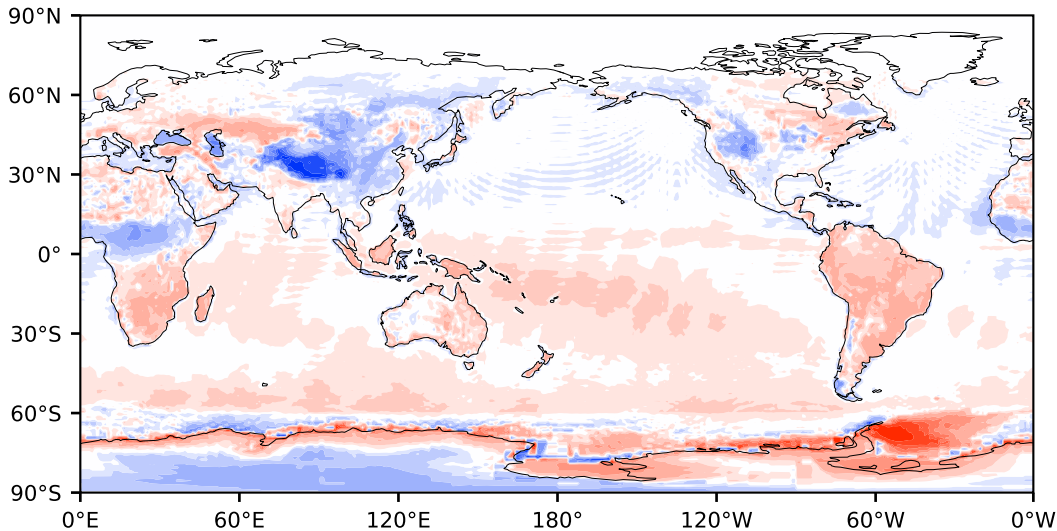

# Model - Observations

Max 122.44  
Mean 1.10  
Min -108.00

RMSE 8.32  
CORR 1.00