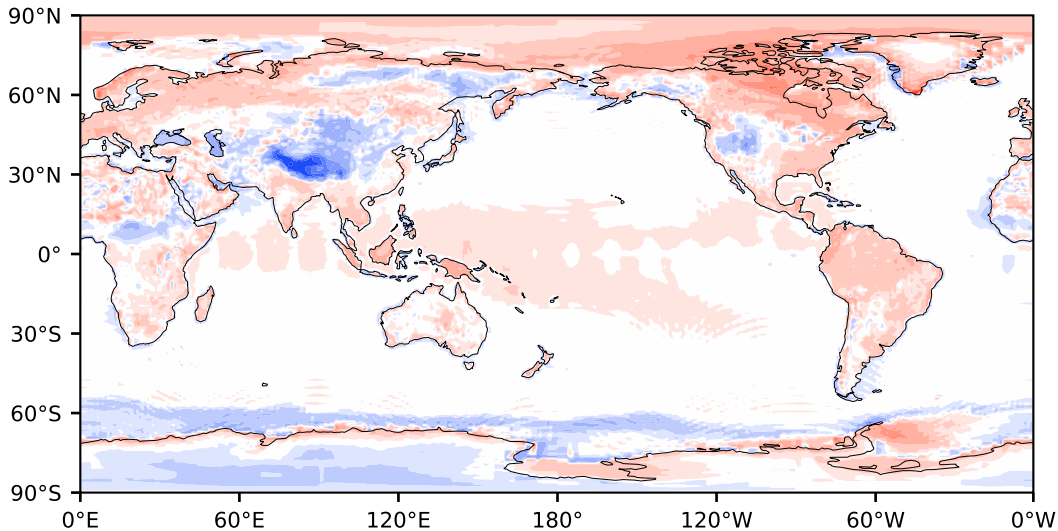

Model - Observations

Max 70.19
Mean 1.07
Min -78.39

RMSE 5.91
CORR 1.00