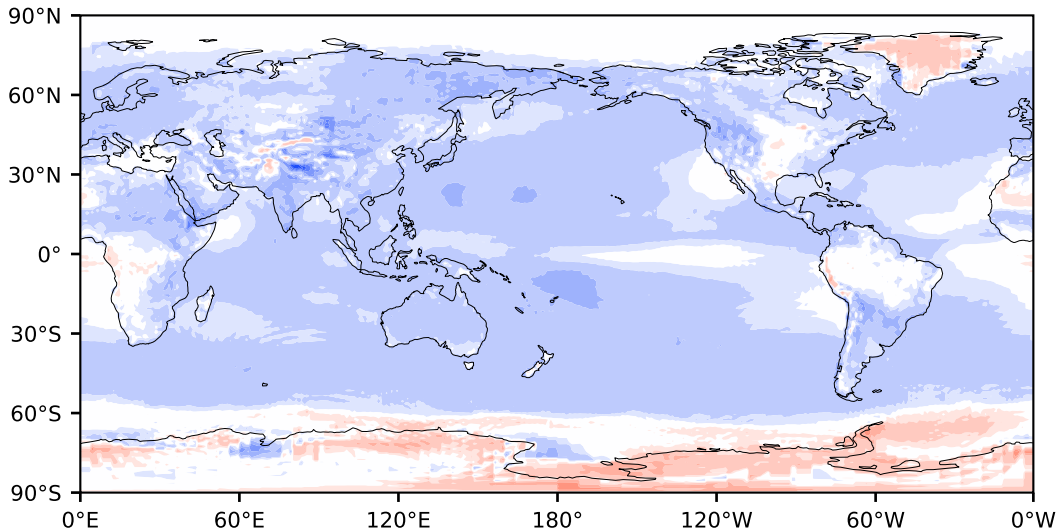

# Model - Observations

Max 20.42  
Mean -5.27  
Min -41.22

RMSE 6.48  
CORR 0.99