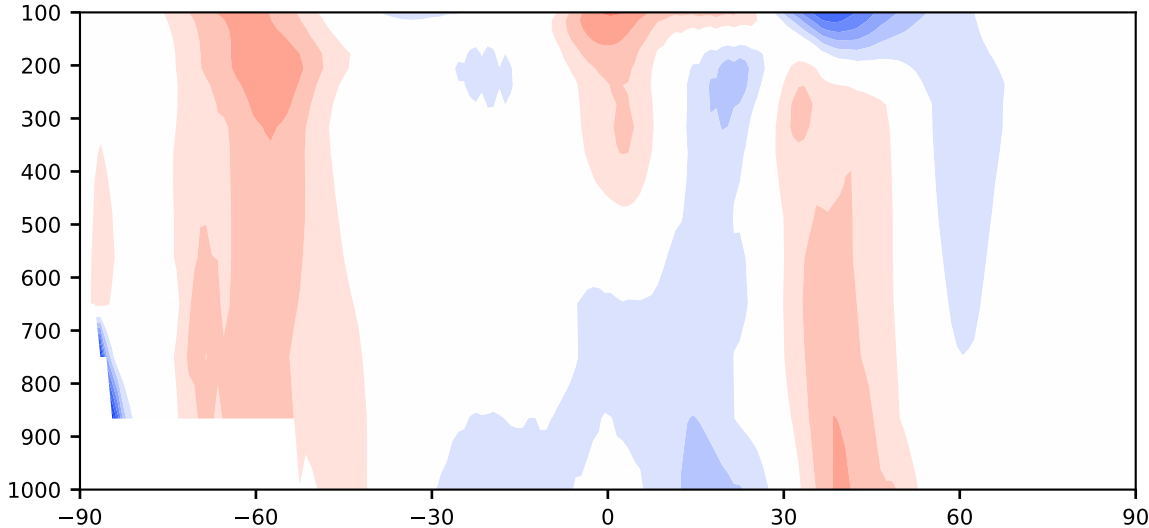

Model - Observations

Max 4.16
Mean 0.23
Min -8.26

RMSE 1.55
CORR 0.99