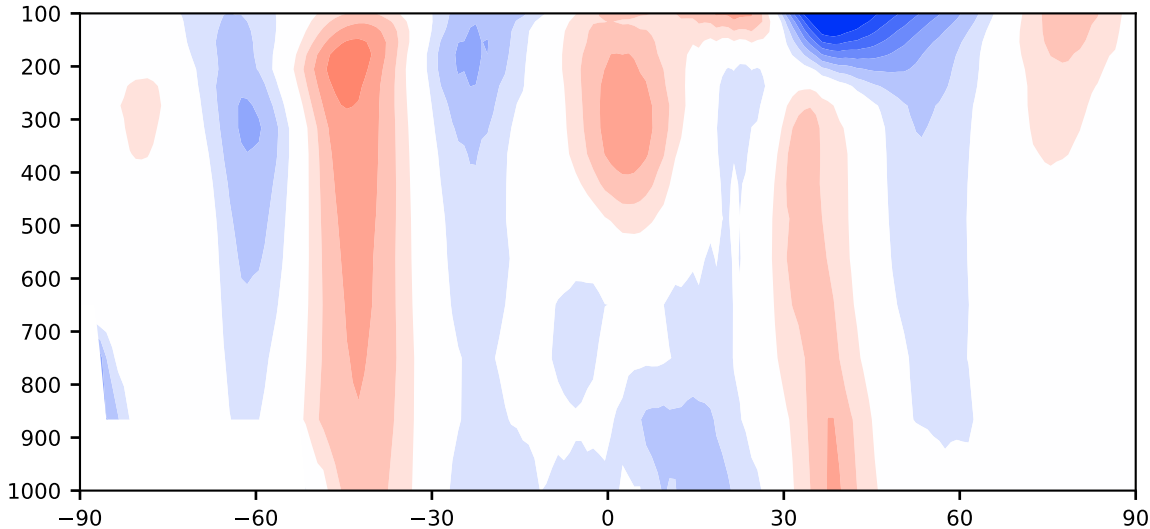

Model - Observations

Max 4.68
Mean -0.05
Min -9.29

RMSE 2.14
CORR 0.98