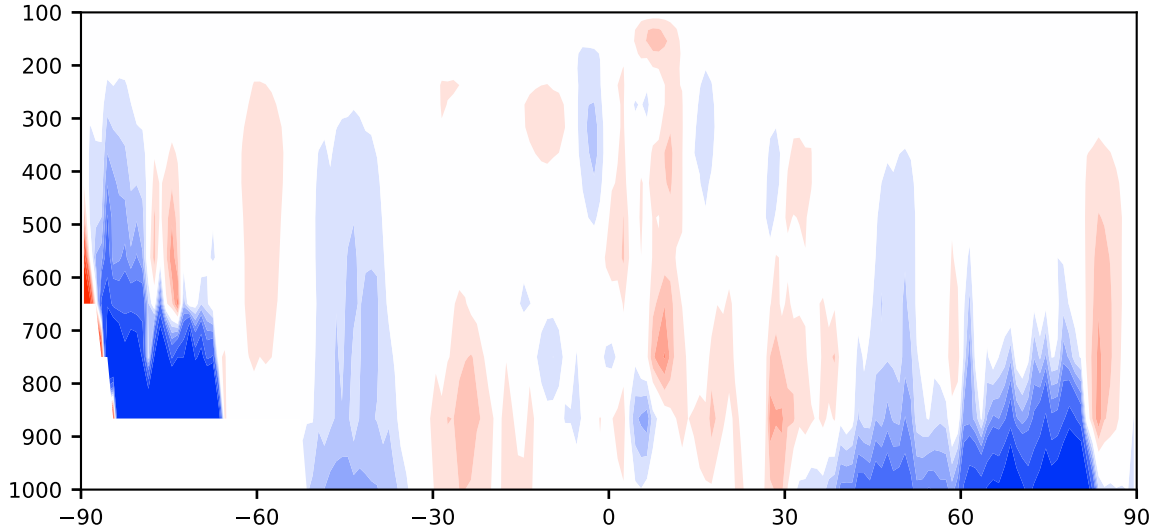

Model - Observations

Max 33.24
Mean -1.49
Min -83.37