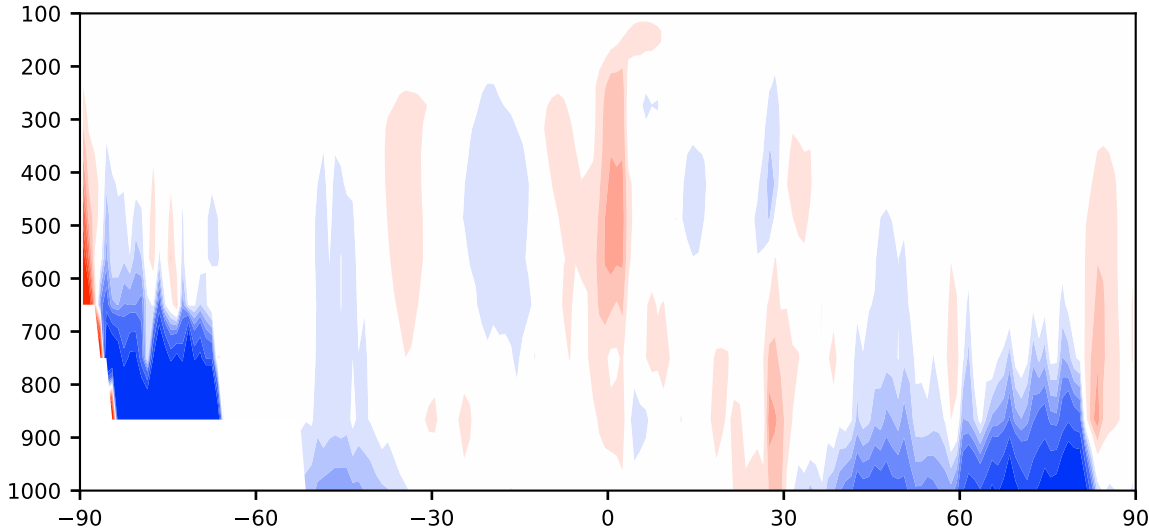

Model - Observations

Max 38.91
Mean -1.33
Min -87.48