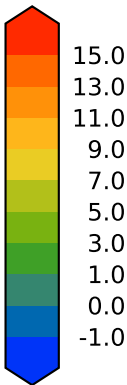

alpha3.0 (1-3)
degC

Max 14.90
Mean 8.04
Min -0.06

HadISST/OI.v2 (Present Day) (1999-2016)
C Model - Observations