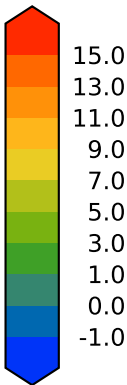

alpha3.0 (1-3)
degC

Max 12.00
Mean 5.37
Min -0.92

HadISST/OI.v2 (Present Day) (1999-2016)
C Model - Observations