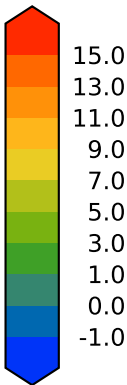

alpha3.0 (1-3)
degC

Max	7.12
Mean	2.49
Min	-0.34

HadISST/OI.v2 (Present Day) (1999-2016)
C Model - Observations