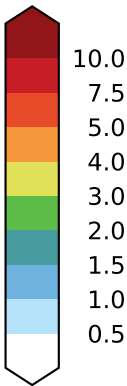

alpha3.0 (1-3)
mm/day

Max	7.23
Mean	1.94
Min	0.43

Model - Observations