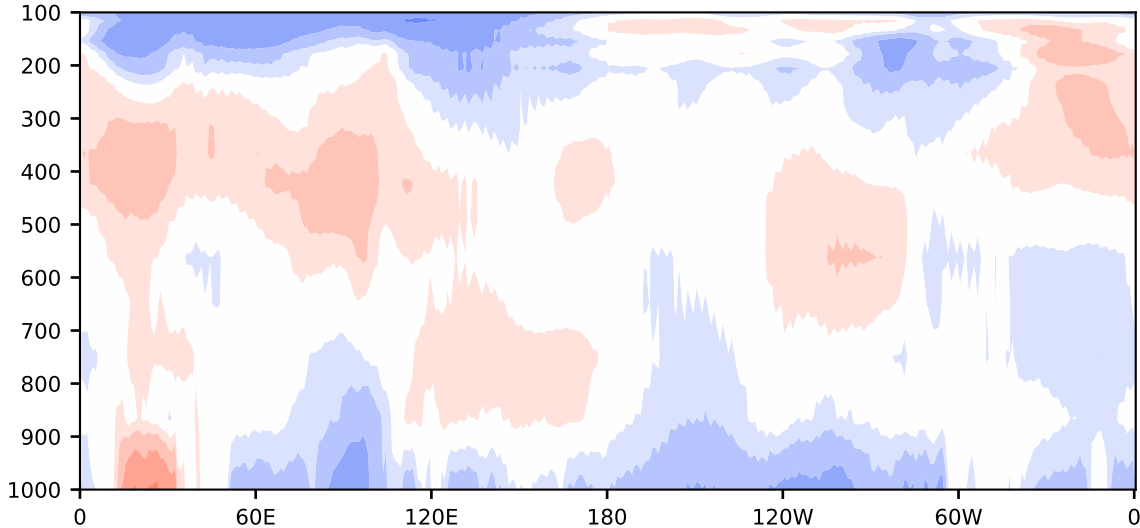

Model - Observations

Max 2.24
Mean -0.09
Min -2.19

RMSE 0.58
CORR 1.00