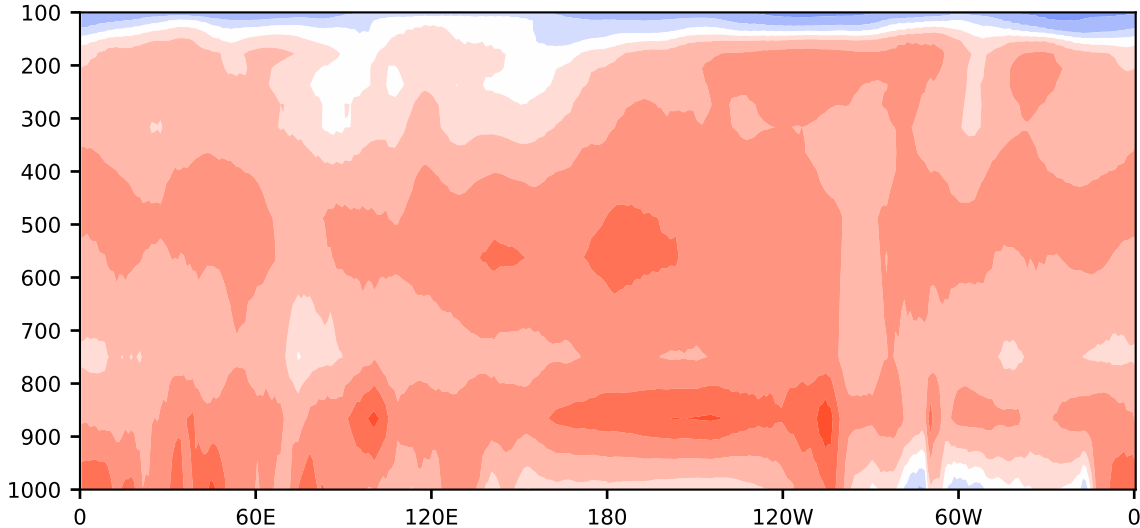

Model - Observations

Max 14.27
Mean 5.20
Min -7.52

RMSE 5.41
CORR 0.97