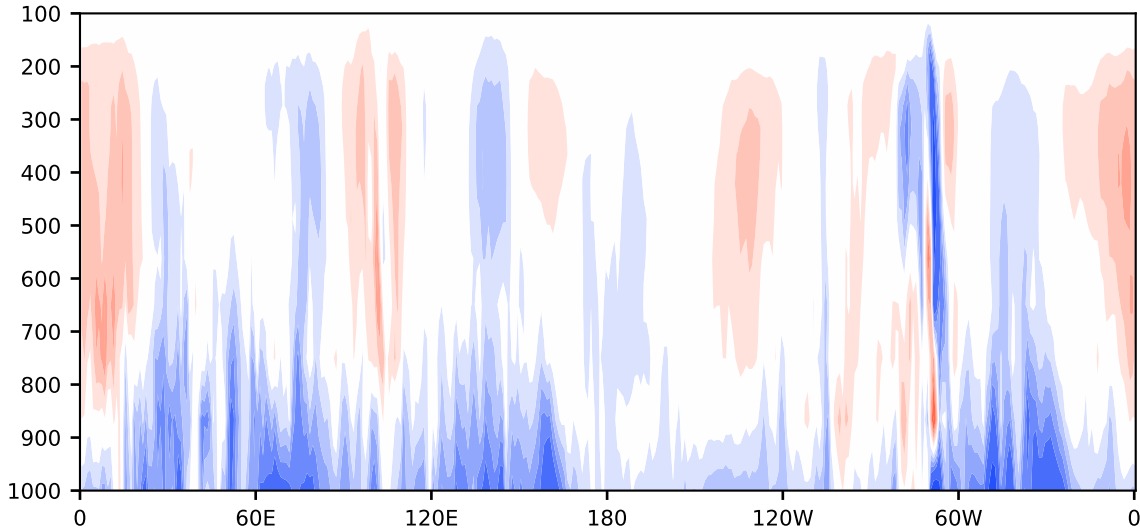

# Model - Observations

Max 15.69  
Mean -1.27  
Min -20.06

RMSE 3.06  
CORR 0.80