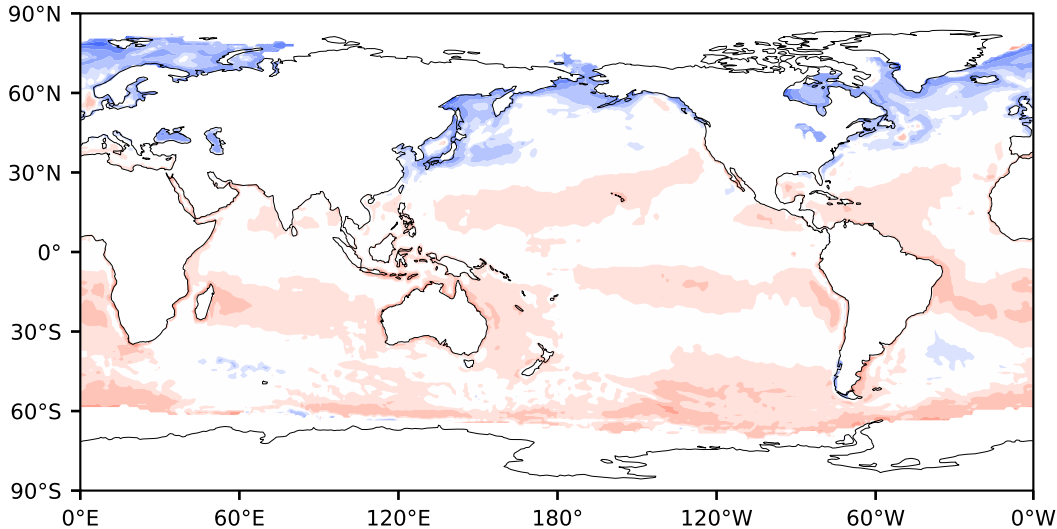

Model - Observations

Max 99.76
Mean 3.15
Min -146.90

RMSE 10.03
CORR 0.59