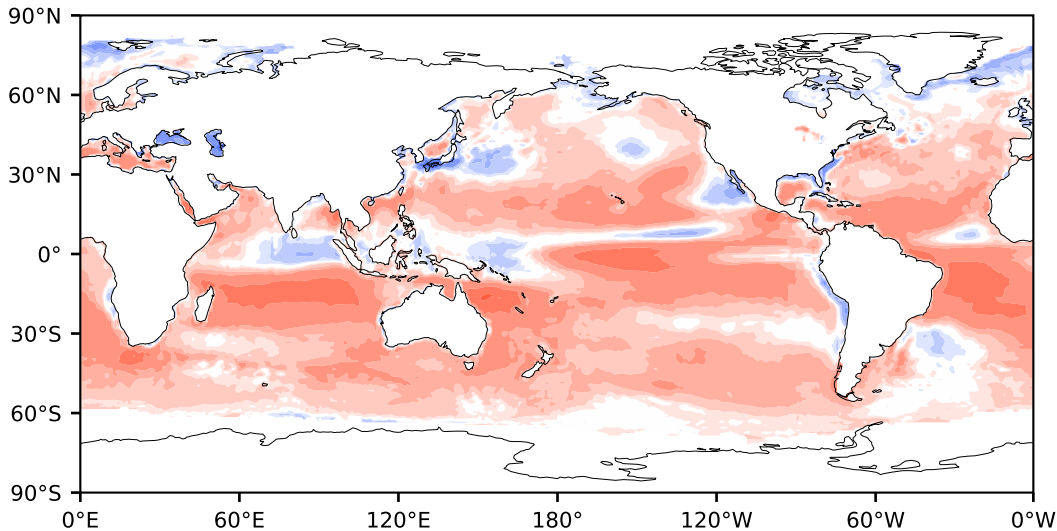

# Model - Observations

Max 130.98  
Mean 19.08  
Min -128.51

RMSE 28.41  
CORR 0.91