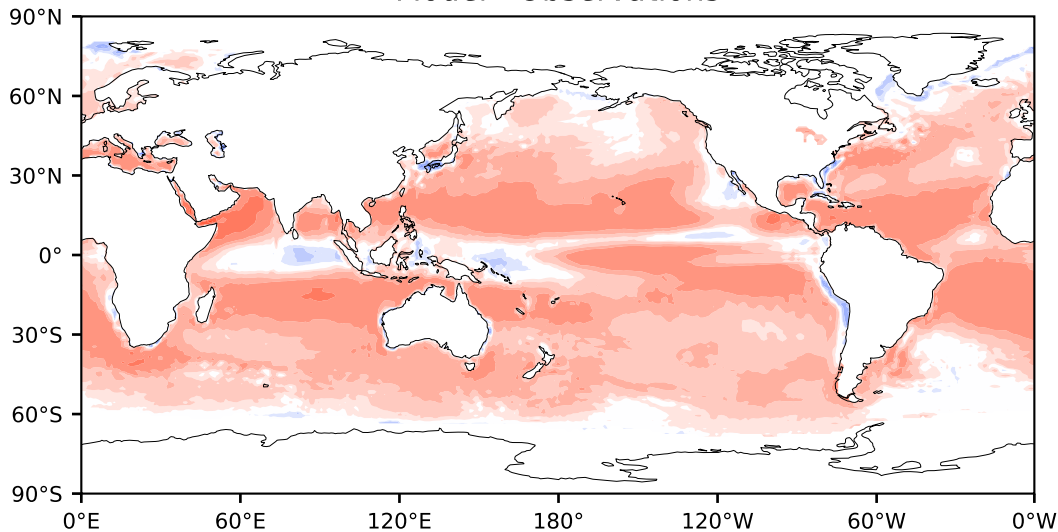

Model - Observations

Max 140.50
Mean 20.67
Min -126.65

RMSE 26.27
CORR 0.95