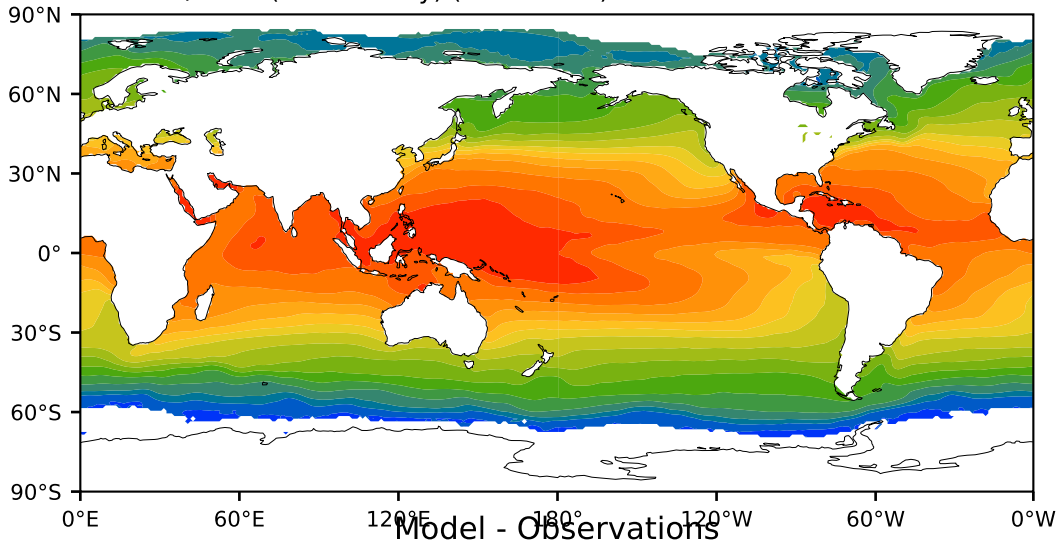

HadISST/OI.v2 (Present Day) (1999-2016)

C

Max 31.29
Mean 19.23
Min -1.67