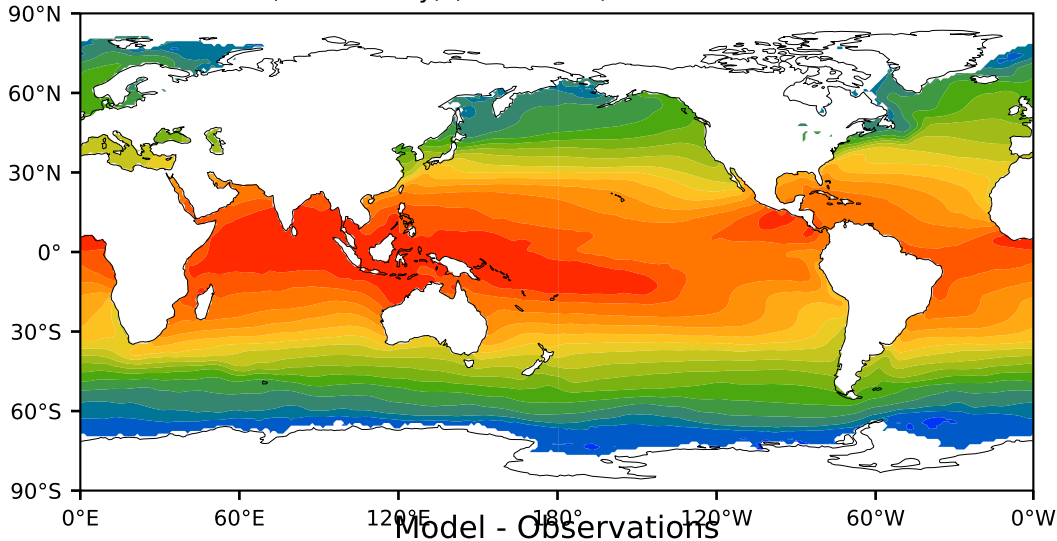

HadISST/OI.v2 (Present Day) (1999-2016)

C

Max 29.97  
Mean 19.31  
Min -1.79