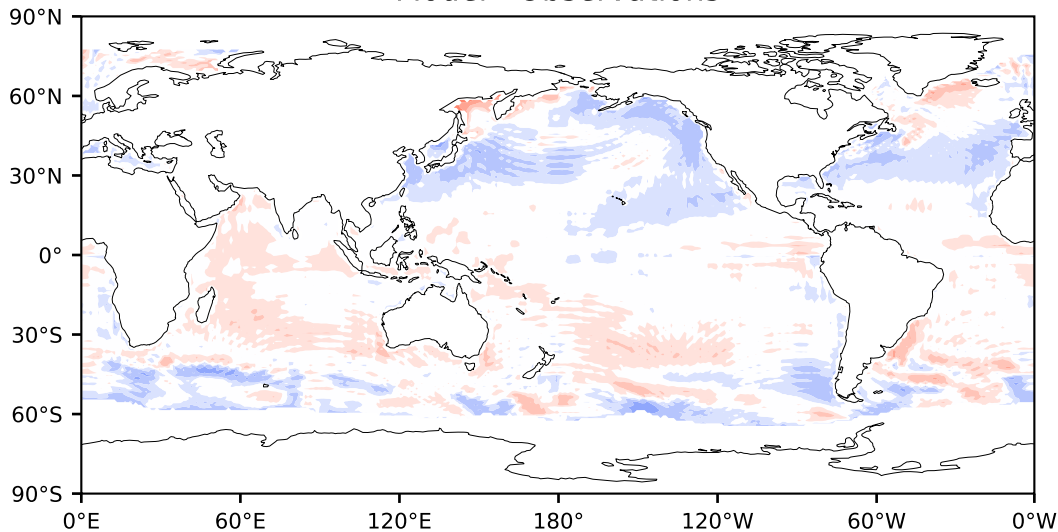

Model - Observations

Max 2.99
Mean -0.01
Min -1.66

RMSE 0.29
CORR 1.00