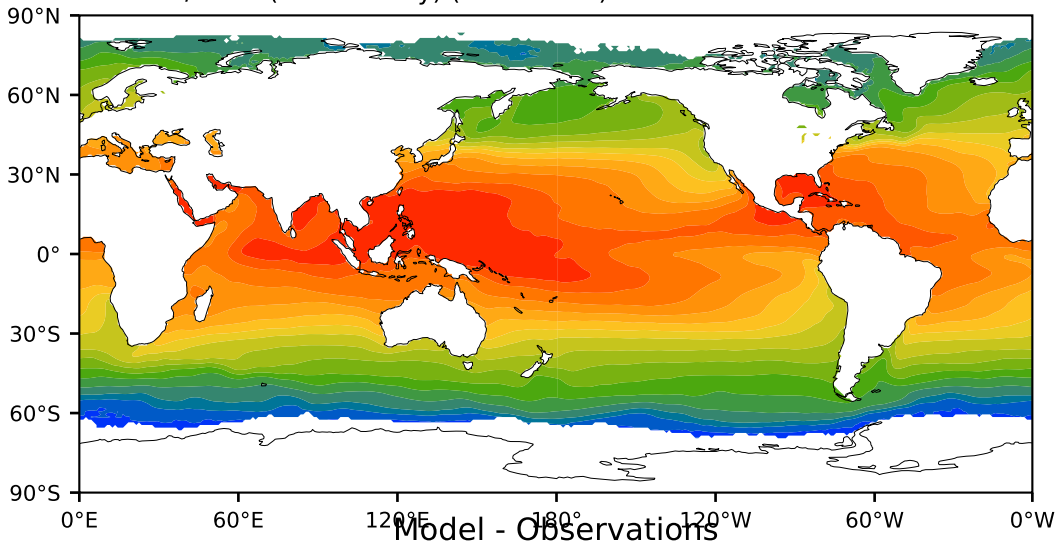

HadISST/OI.v2 (Present Day) (1999-2016)

C

Max 32.36  
Mean 19.44  
Min -1.73

Model - Observations