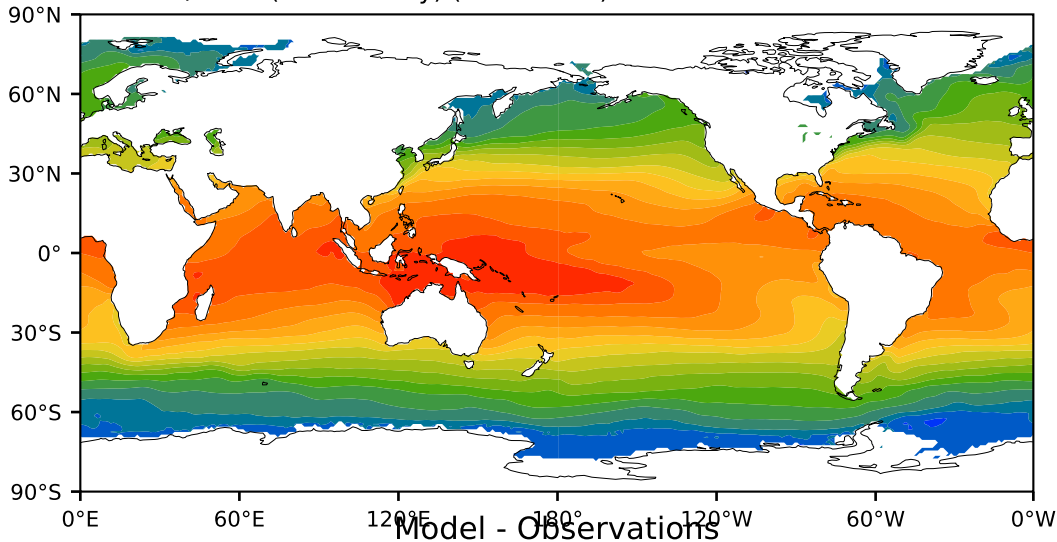

HadISST/OI.v2 (Present Day) (1999-2016)

C

Max 30.52  
Mean 19.07  
Min -1.79