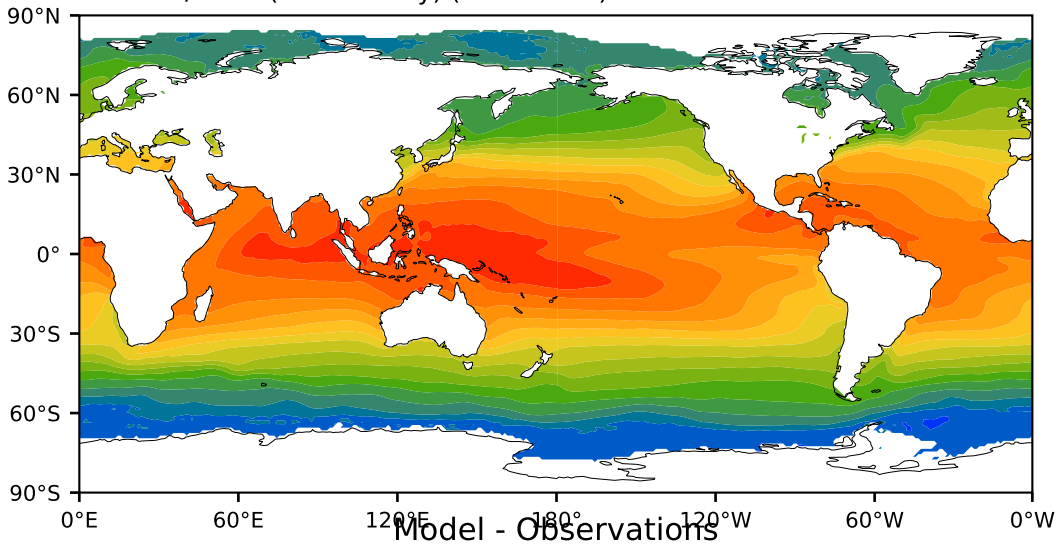

HadISST/OI.v2 (Present Day) (1999-2016)

C

Max 29.79
Mean 18.76
Min -1.68