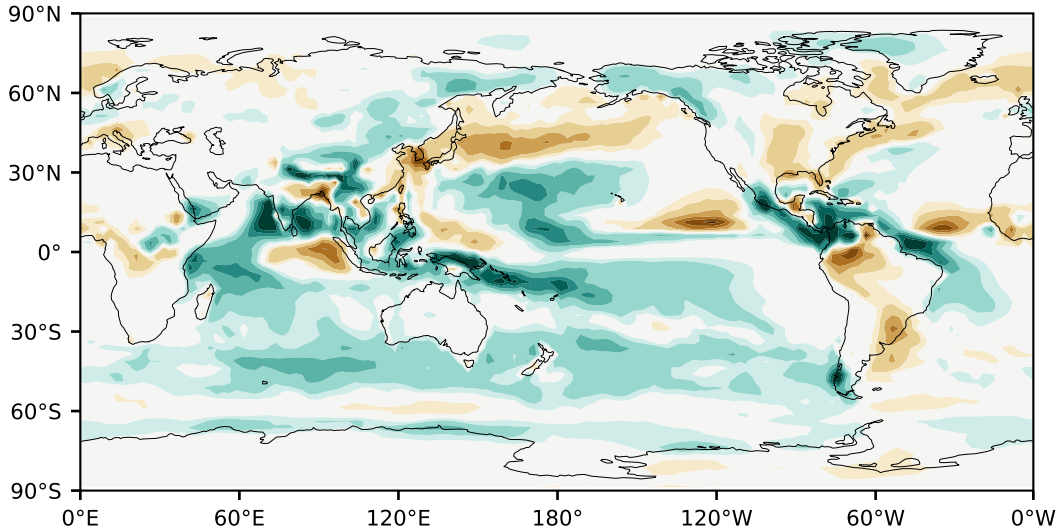

Model - Observations

Max 8.93
Mean 0.42
Min -8.09

RMSE 1.43
CORR 0.87