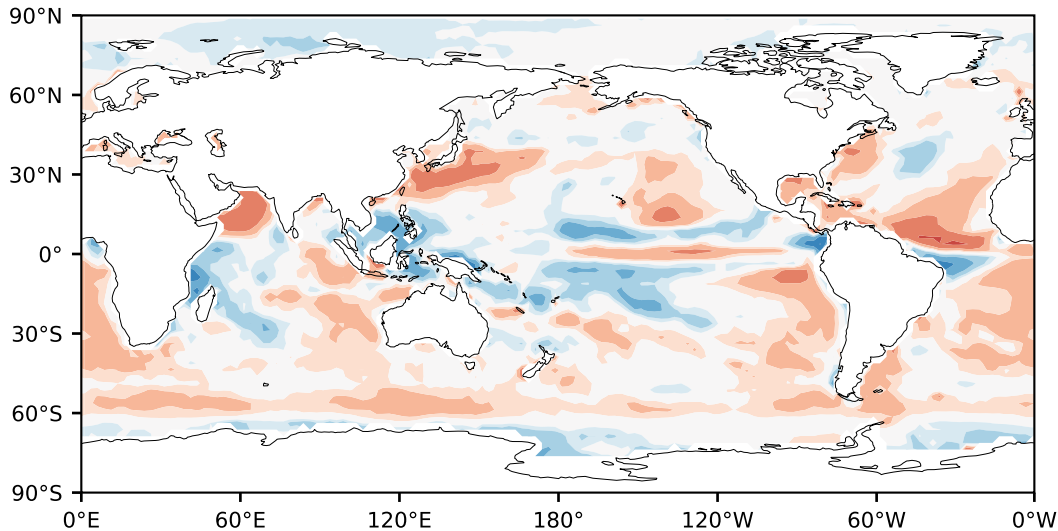

Model - Observations

Max 7.22
Mean -0.23
Min -4.43

RMSE 1.12
CORR 0.91