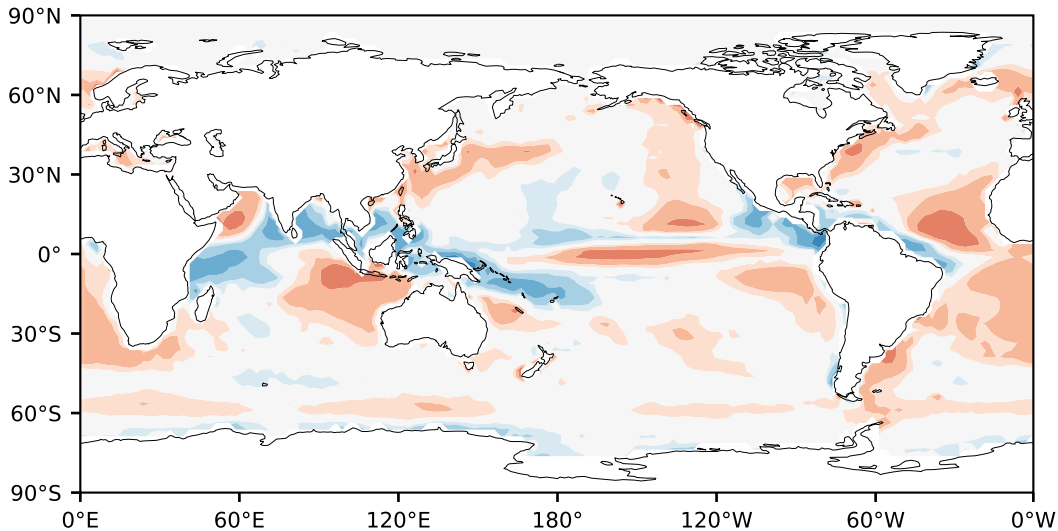

Model - Observations

Max 5.88
Mean -0.22
Min -4.15

RMSE 1.00
CORR 0.93