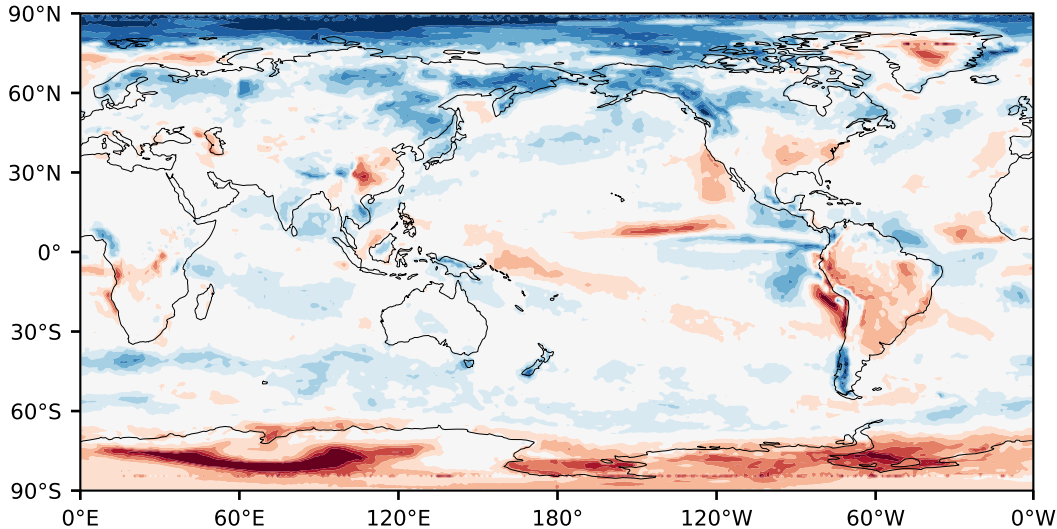

Model - Observations

Max 48.33
Mean 1.24
Min -48.77

RMSE 7.58
CORR 0.89