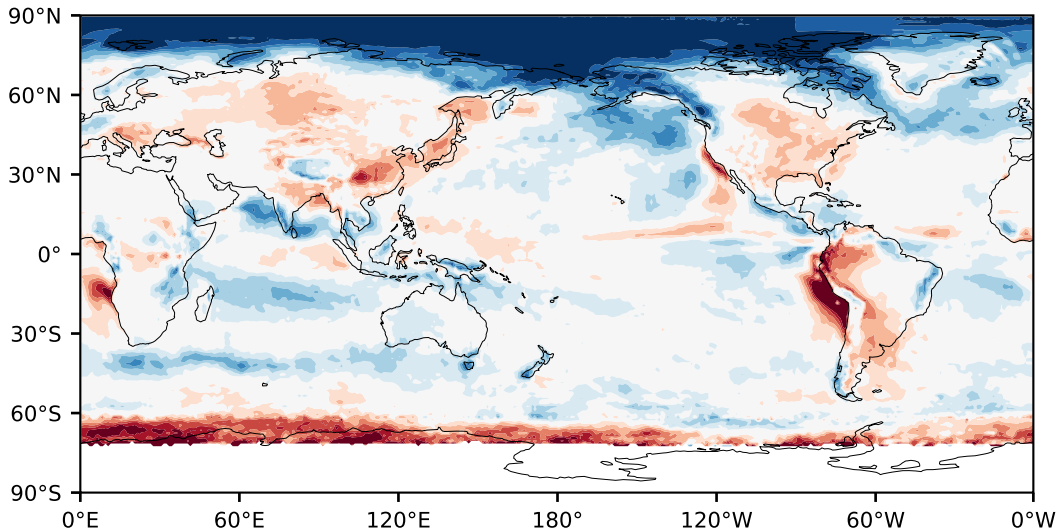

Model - Observations

Max 55.11
Mean 1.68
Min -100.00

RMSE 10.08
CORR 0.81