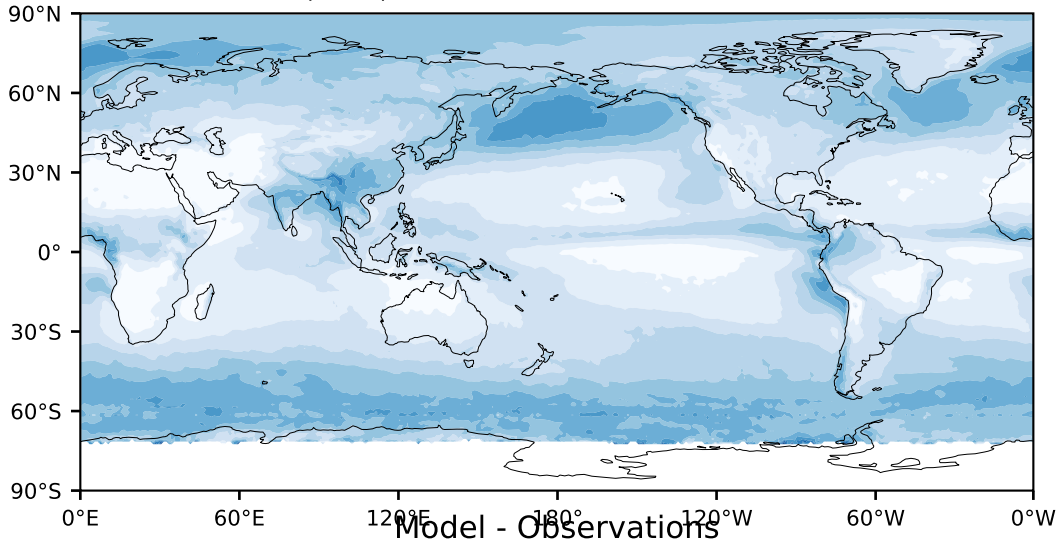

MODIS Simulator (None)

%

Max 100.00  
Mean 23.40  
Min 0.00

Model - Observations