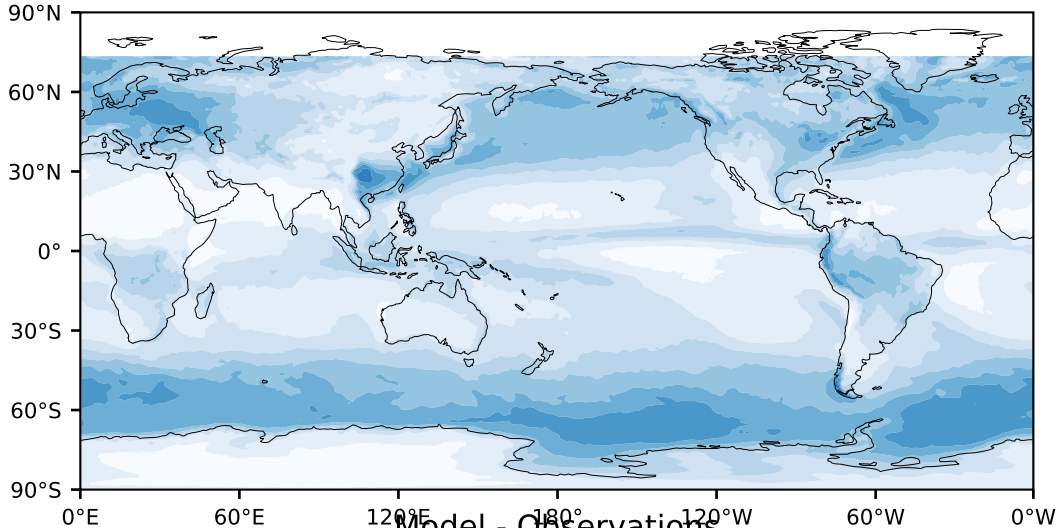

MODIS Simulator (None)

%

Max 75.63
Mean 23.93
Min 0.00

Model - Observations