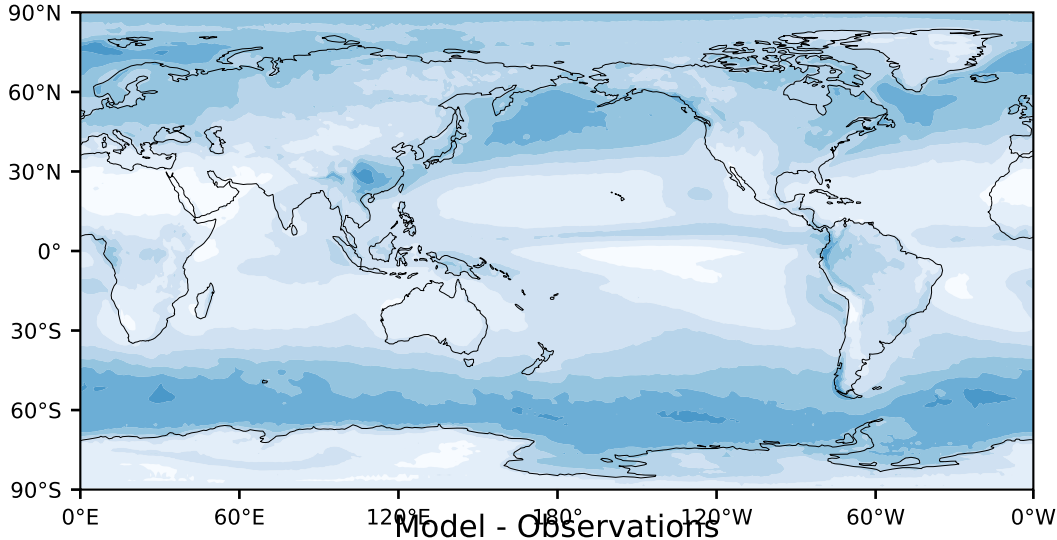

MODIS Simulator (None)

%

Max 66.04  
Mean 23.52  
Min 0.56

95.0  
85.0  
75.0  
65.0  
55.0  
45.0  
35.0  
25.0  
15.0  
5.0