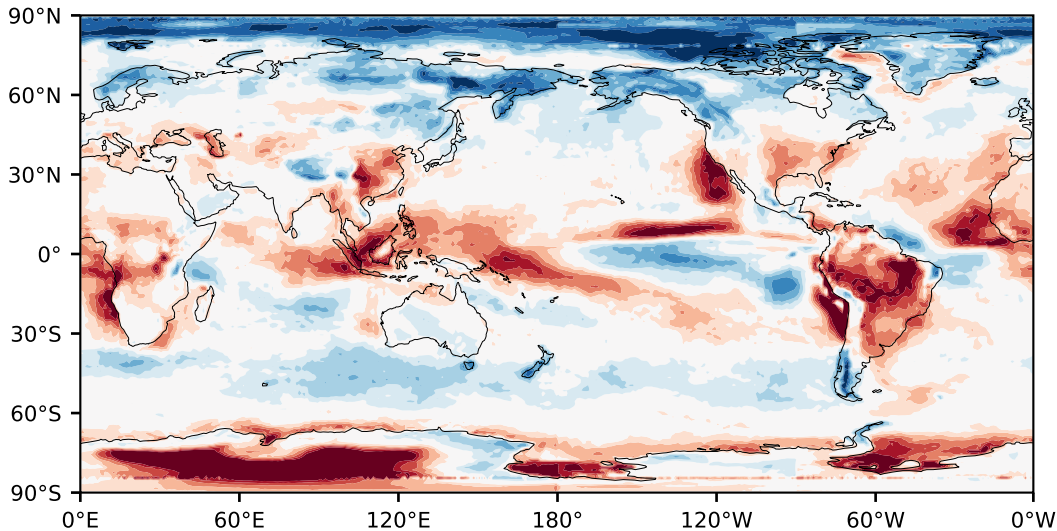

Model - Observations

Max 42.84
Mean -2.26
Min -74.51

RMSE 11.57
CORR 0.88