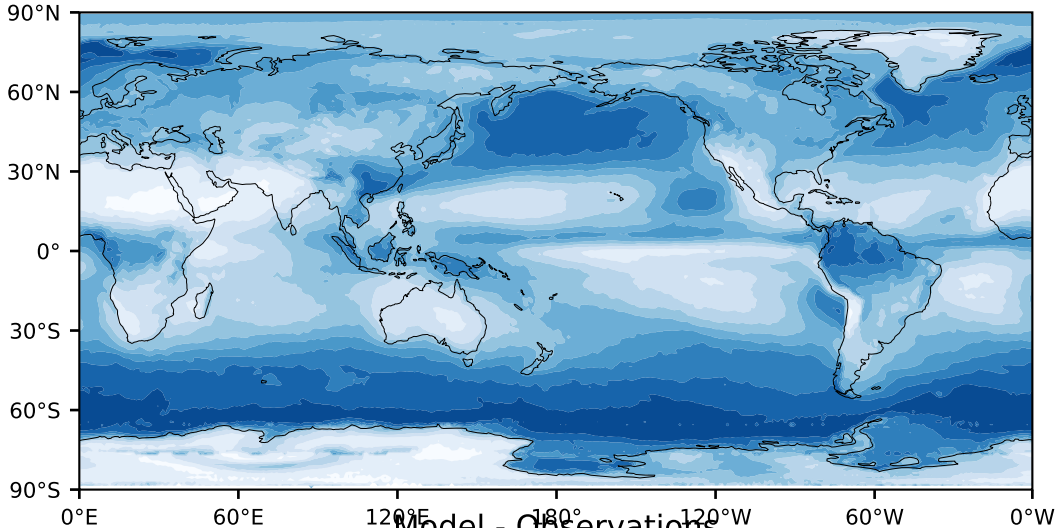

MODIS Simulator (None)

%

Max 95.67  
Mean 46.90  
Min 1.25

Model - Observations