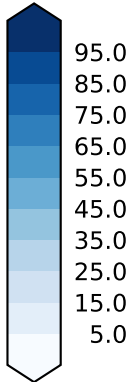

MODIS Simulator (None)

%

Max 95.67  
Mean 46.90  
Min 1.25

Model - Observations