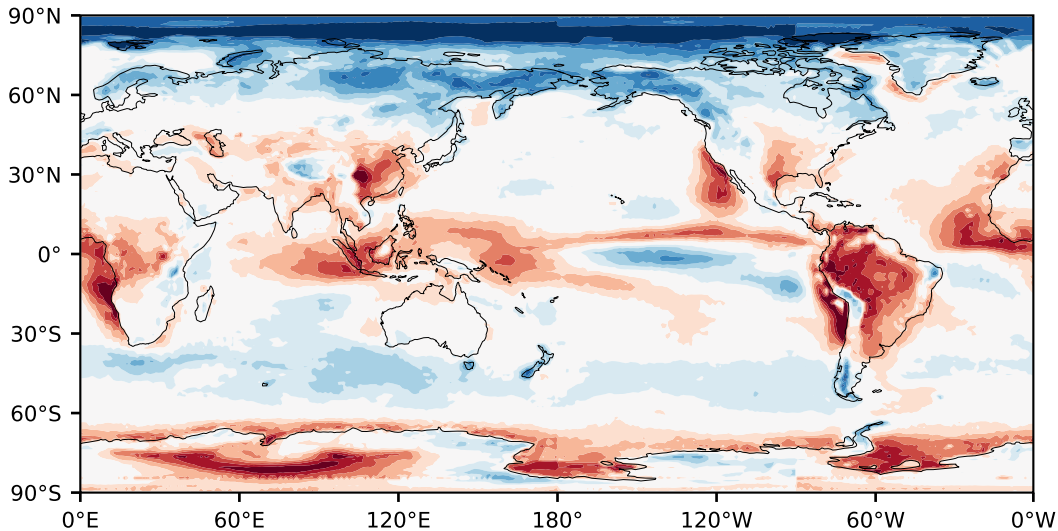

Model - Observations

Max 49.21
Mean -1.52
Min -66.14

RMSE 10.16
CORR 0.89