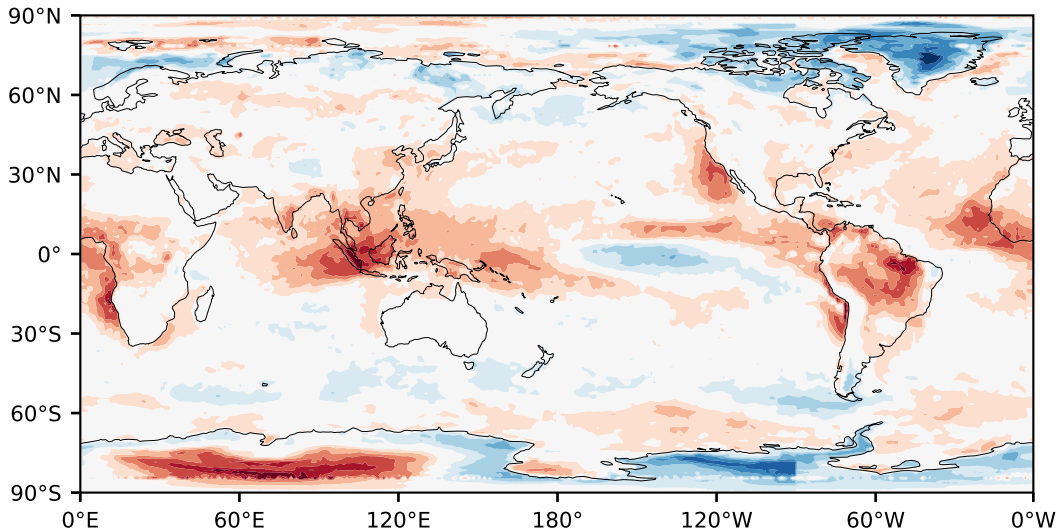

Model - Observations

Max 37.89
Mean -3.50
Min -47.31

RMSE 7.85
CORR 0.74